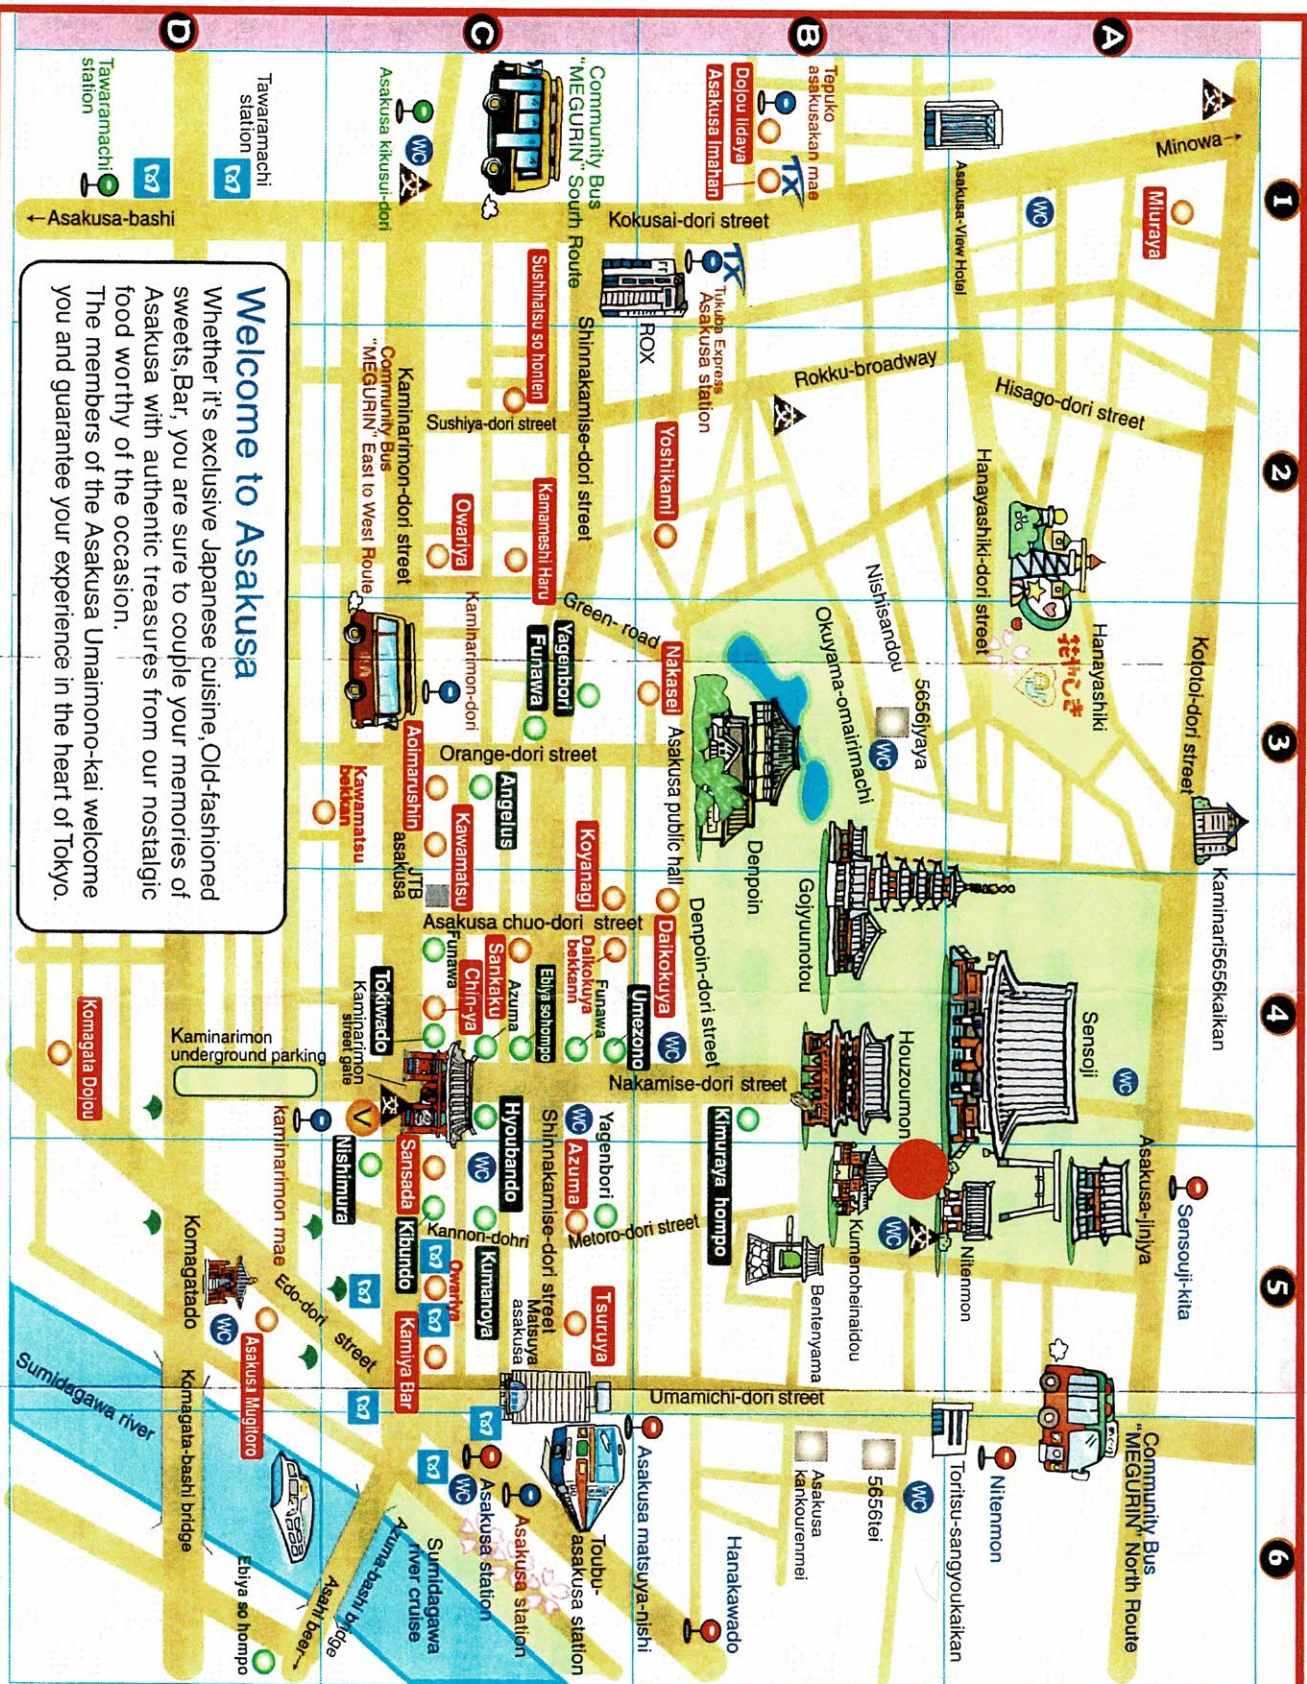

Asakusa Umainono-kai English Guide Map

www.asakusa-umai.ne.jp

浅草うまいもの会

since 1959

Asakusa Legend

- Restaurant
- Souvenirs
- Subway (Ginza-line)
- Subway (Asakusa-line)
- Subway (Tsukuba express)
- Police
- Restrooms
- Visitor information
- Community Bus "MEGURIN" North Route
- Community Bus "MEGURIN" South Route
- Community Bus "MEGURIN" East to West Route

Welcome to Asakusa

Whether it's exclusive Japanese cuisine, Old-fashioned sweets, Bar, you are sure to couple your memories of Asakusa with authentic treasures from our nostalgic food worthy of the occasion. The members of the Asakusa Umainono-kai welcome you and guarantee your experience in the heart of Tokyo.

12:25